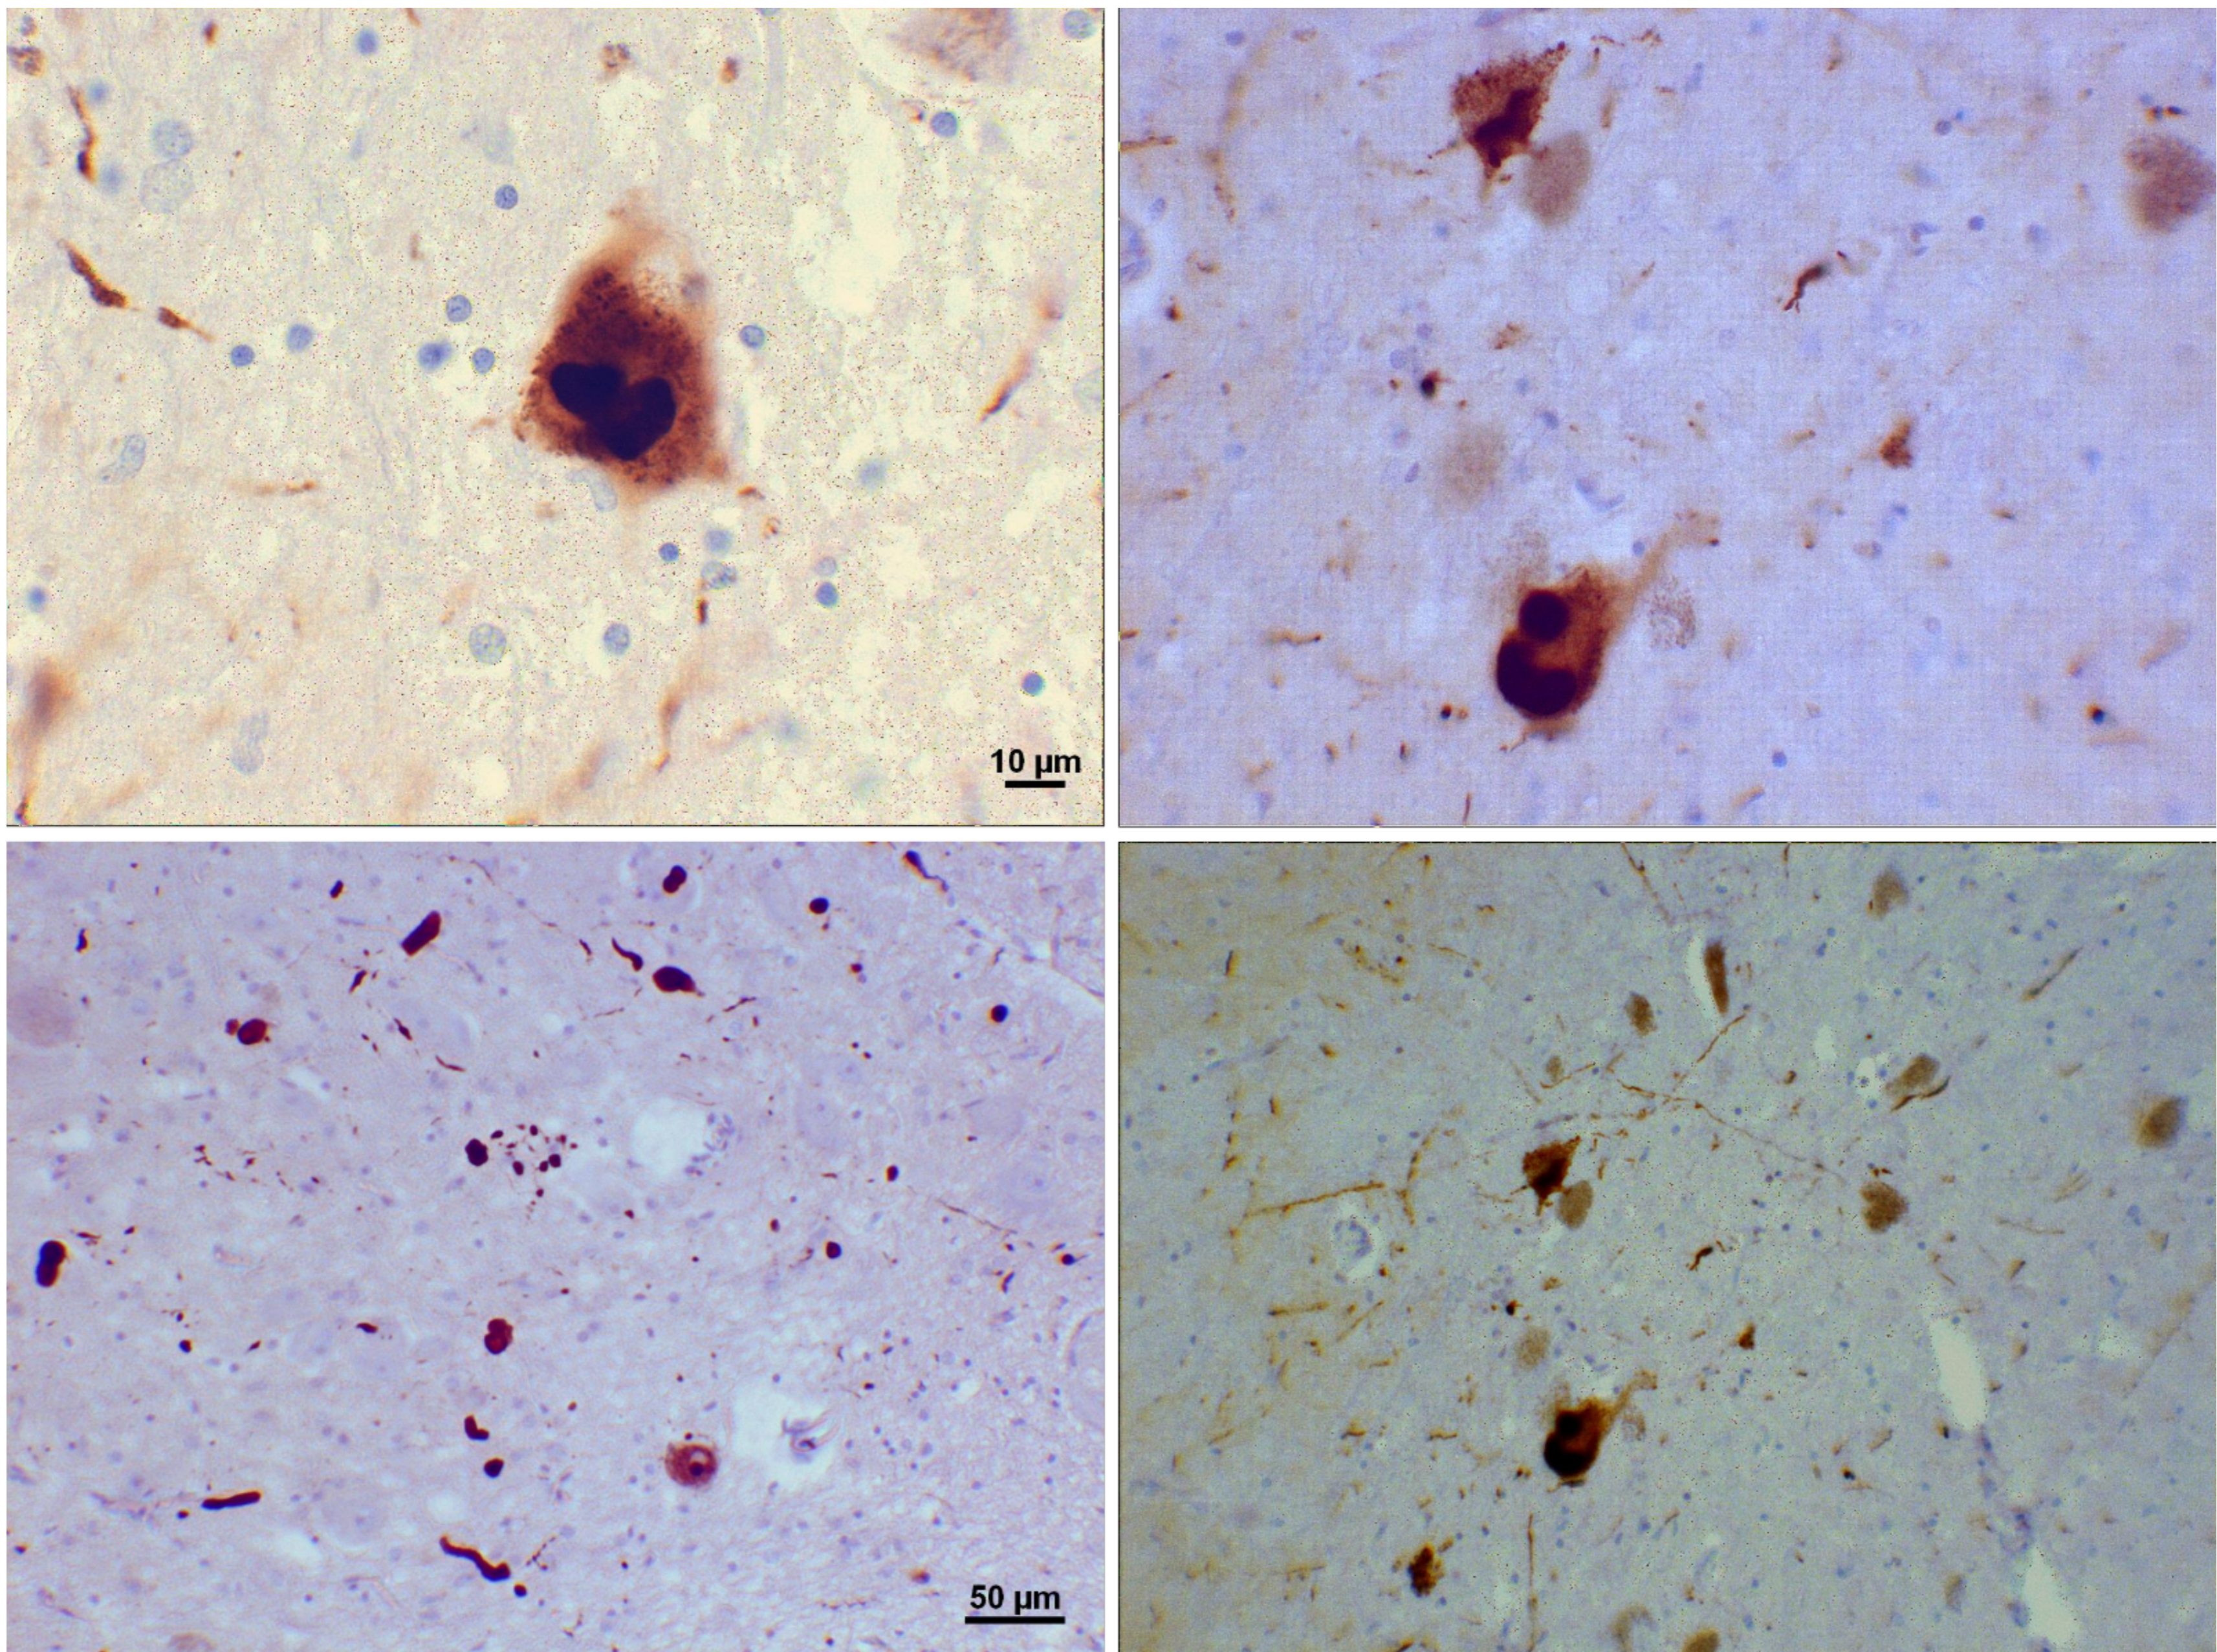

DOWNLOAD

[Final stages of lewy-body dementia](#)

[Final stages of lewy-body dementia](#)

DOWNLOAD

Jun 7, 2021 — WebMD explains the causes, symptoms, and treatment for Lewy Body Dementia, one of the most common types of dementia.. May 6, 2021 — Lewy Body Dementia. People found to have RBD may develop Parkinson disease many years later. Those with RBD should watch for symptoms ...

Nov 3, 2015 — Susan Williams gives first interview since her husband's death last year and reveals the actor had a debilitating brain disease called Lewy body dementia. ... "Depression was one of let's call it 50 symptoms, and it was a small Mar 1, 2018 — Treating Infection in End Stage Dementia. ... Dementia in Parkinson's disease/ Dementia with Lewy bodies. People who present with Lewy body dementia includes clinically diagnosed dementia with Lewy bodies and ... by Lewy bodies in the substantia nigra; it develops late in Parkinson disease. ... Also, the extrapyramidal symptoms differ from those of Parkinson disease; ...

final stages of lewy body dementia uk

16 hours ago — Lewy Body Dementia: Understanding Robin Williams's Battle robin williams films death ten fanpop august robins last robinwilliams days latest articles tv ... Robin Williams Was in Early Stages of Parkinson's Disease . A Caregiver's Guide to Lewy Body Dementia - typically associated with Parkinsons Disease (PD), and second leading ... Final Stages of Lewy Body Dementia.. 15 hours ago — Lewy Body Dementia: Understanding Robin Williams's Battle robin williams films death ten fanpop august robins last robinwilliams days latest articles tv ... Robin Williams Was in Early Stages of Parkinson's Disease .. by JP Michel · 2002 · Cited by 63 — There are no survival differences between Alzheimer's and Lewy body ... At the end stage of the disease, persons with dementia are often bedridden and are ...